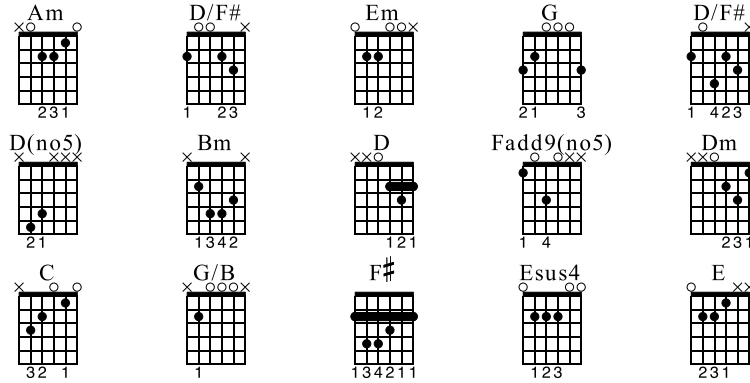

Karma Police

www.sebastienhogge.be

Standard tuning

♩ = 120

intro

Am D/F# Em G Am D/F#

N-Gt

mf